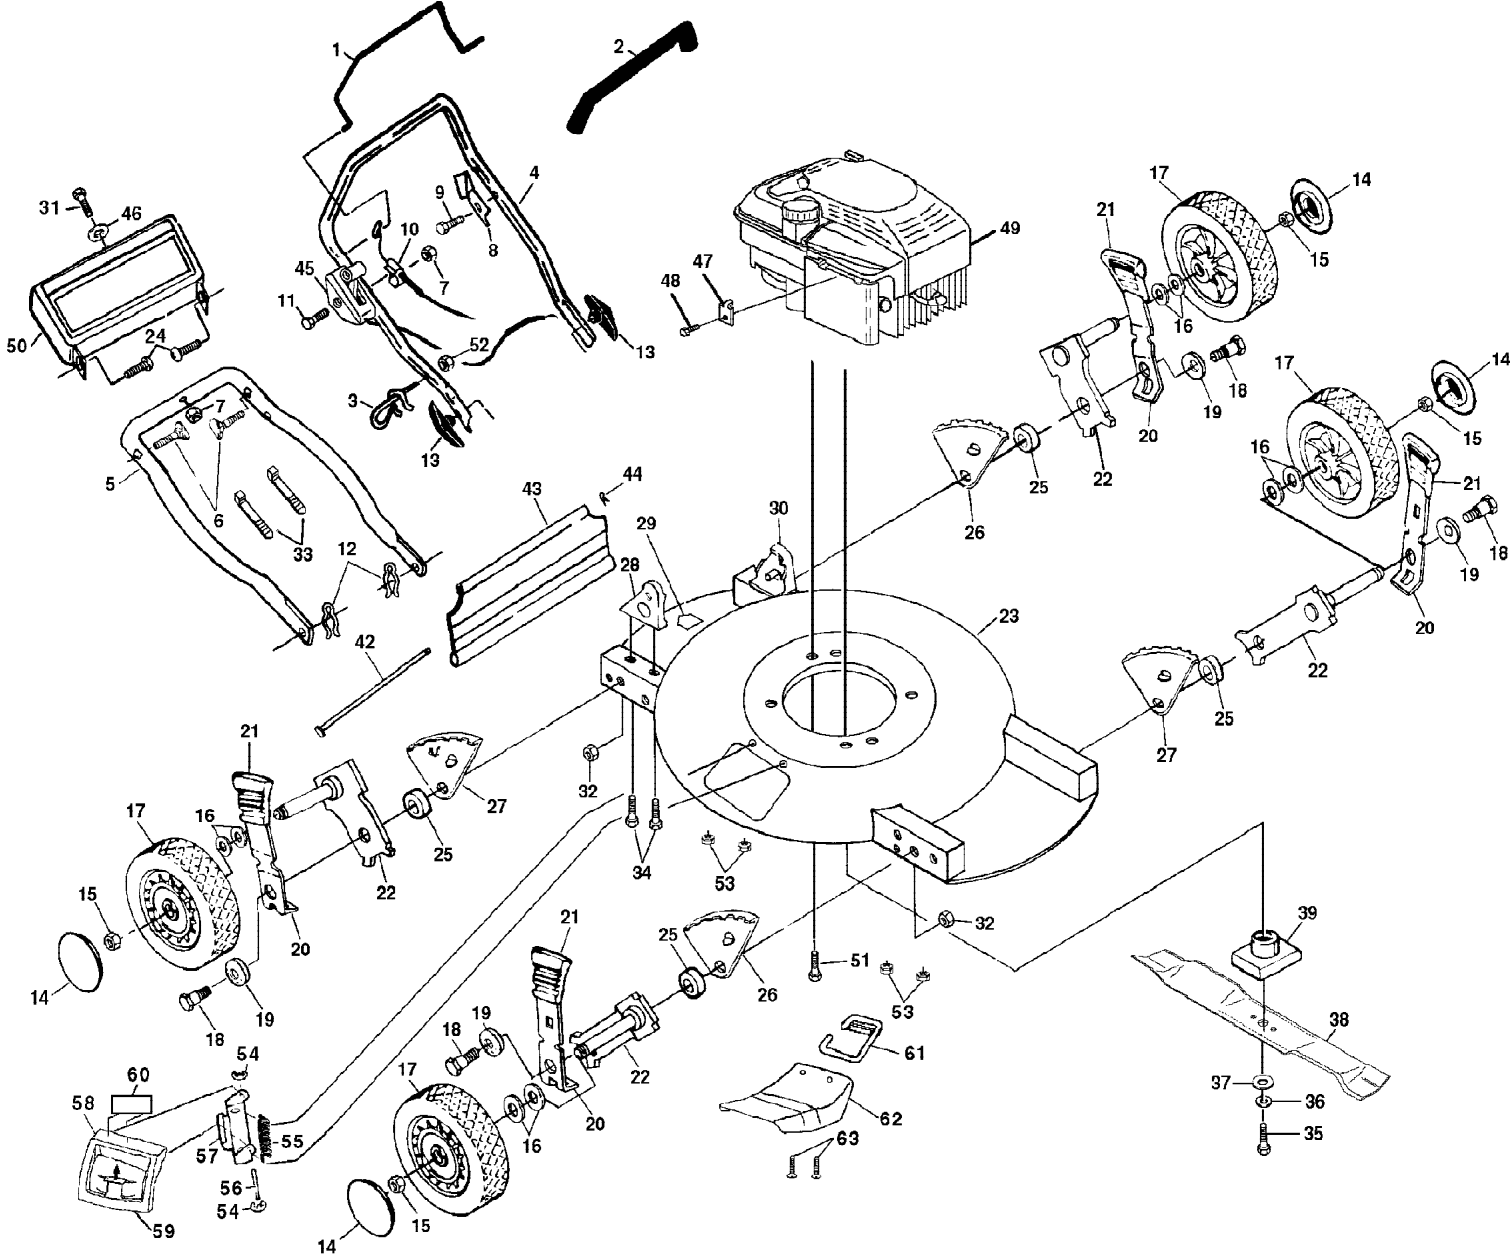

REPAIR PARTS

ROTARY LAWN MOWER - - MODEL NO. 51md (954065801B)

14

REPAIR PARTS

ROTARY LAWN MOWER - - MODEL NO. 51md (954065801B)

15

KEY NO.	PART NO.	DESCRIPTION	KEY NO.	PART NO.	DESCRIPTION
1	532850735	Control Bar	34	532055187	Thread Cutting Screw 5/16-18 x 3/4
2	532850724	Handle Grip	35	532851084	Hex Head Screw 3/8-24 x 1-3/8
3	532132001	Rope Guide	36	532850263	Helical Lockwasher 3/8
4	532125295	Upper Handle	37	532851074	Hardened Washer
5	532125293	Lower Handle	38	532145106	20" Blade
6	532131959	Handle Bolt 5/16-18 x 1-3/4	39	532851514	Blade Adapter
7	532063601	Locknut 1/4-20	42	532751649	Deflector Rod
8	532125162	Up-Stop Bracket	43	532140544	Rear Deflector
9	532750097	Hex Washer Head Screw #10-24 x 1/2	44	532700279	Retainer Clip
10	532130861	Engine Zone Control Cable	45	532700417	Throttle Control
11	532144929	Hex Washer Head Screw 1/4-20 x 2.12	46	532085723	Washer
12	532051793	Hairpin Cotter	47	532213146	*Cable Clamp
13	532136376	Handle Knob	48	532083816	Thread Rolling Screw #10-32 x 5/8
14	532850845	Hubcap	49	-----	*Engine - Briggs & Stratton - Model No. 128802
15	532083923	Hex Locknut 3/8-16	50	532800547	Trim Plate
16	532057143	Washer	51	532850998	Hex Head Screw, Self Tap. 3/8 - 16 x 1.1
17	532149830	Wheel & Tire Assembly	52	873510400	Keps Locknut 1/4-20
18	532142748	Shoulder Bolt	53	532063601	Locknut
19	532062335	Belleville Washer	54	812000014	External E-Ring
20	532125066	Selector Spring	55	532087589	Torsion Spring
21	532132800	Selector Knob	56	532087590	Hinge Rod
22	532125061	Axle Arm Assembly	57	532130737	Housing Assembly Bracket
23	532141934	Lawn Mower Housing (Includes Key No. 29)	58	532140862	Mulcher Door
24	532036953	Screw	59	532140864	Door Latch
25	532084920	Spacer	60	532140648	Decal
26	532800370	Wheel Adjusting Bracket (R.F./L.R.)	61	532751399	Chute Mounting Bracket
27	532800368	Wheel Adjusting Bracket (L.F./R.R.)	62	532752118	Mulcher Deflector
28	532140465	Handle Bracket Assembly (Right)	63	874180410	Truss Head Screw
29	532107339	Danger Decal	--	532149670	Owner's Manual (English/French)
30	532140466	Handle Bracket Assembly (Left)	--	532800569	Decal (Engine)
31	532085436	Screw	--	532142184	Decal (Housing)
32	532751592	Locknut 3/8-16	--	532850788	Trim Plate Decal
33	532066426	Wire Tie			